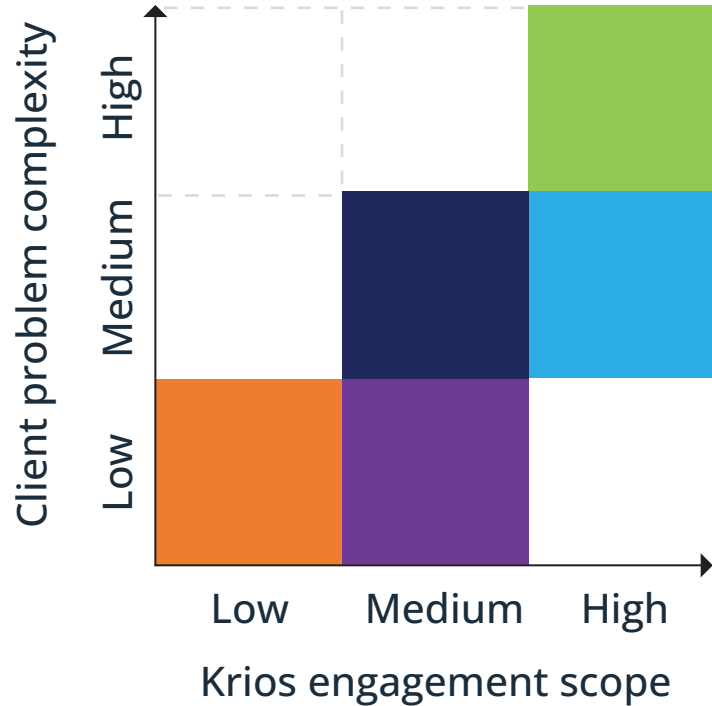

Krios engagement models

CoE development

Krios takes responsibility of building offshore/offsite development center, Built-Operate-Transfer center/ Captive center. Krios delivers business objectives of strategic initiatives with risk reward model

Project delivery

Krios takes end-to-end project delivery responsibility

Krios POD (Proof of Delivery) model

Krios takes responsibility of one or more modules within the client project as a v

On-demand staffing

Krios offers contract hiring of mid to senior level experts on medium to long term contracts

Krios Trailblazer program

Krios offers 0-6 months internally trained candidates